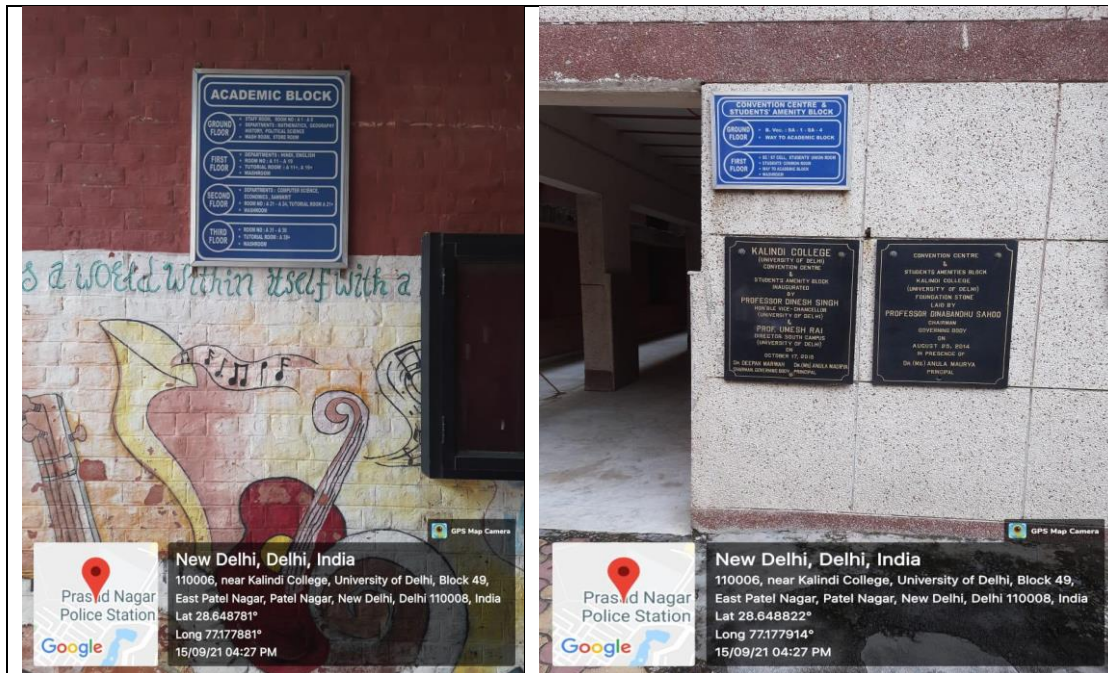

c. Signage including tactile path, lights, display boards and signposts

d. Assistive technology and facilities for persons with disabilities (*Divyangjan*) accessible website, screen-reading software (NVDA), e-text and sugmayapustakalya membership.

e. Provision for enquiry and information: Human assistance, reader, scribe, soft copies of reading material, screen reading

Naina
PRINCIPAL
KALINDI COLLEGE
(UNIVERSITY OF DELHI)
EAST PATEL NAGAR
NEW DELHI-110008