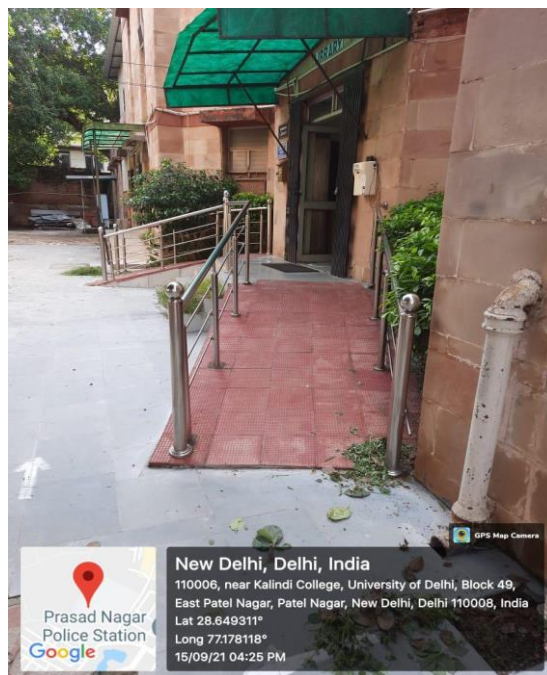

Submitted to
National Assessment and
Accreditation Council (NAAC)
(2016-21)

Index

S. No.	Particulars	Page No.
1	<i>7.1.7The Institution has disabled-friendly, barrier free environment</i>	1
2	a. Built environment with ramps/lifts for easy access to classrooms	1
3	b. Disabled-friendly washrooms Hand rails in the washroom	2
4	c. Signage including tactile path, lights, display boards and signposts	3
5	d. Assistive technology and facilities for persons with disabilities (<i>Divyangjan</i>) accessible website, screen-reading software (NVDA), e-text and sugmayapustakalya membership	3
6	e. Provision for enquiry and information: Human assistance, reader, scribe, soft copies of reading material, screen reading	3
7	Screen Reading Software in LibraryNVDA (Free)	4
8	HINDI OCR PROFESSIONAL	4

a. Built environment with ramps/lifts for easy access to classrooms.

Naina
PRINCIPAL
KALINDI COLLEGE
(UNIVERSITY OF DELHI)
EAST PATEL NAGAR
NEW DELHI-110008

b. Disabled-friendly washrooms Hand rails in the washroom