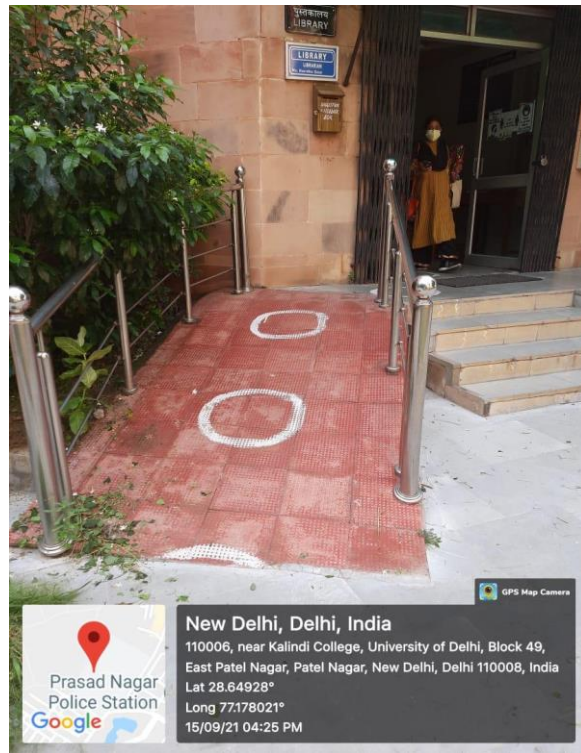

Submitted to
National Assessment and
Accreditation Council (NAAC)
(2016-21)

Index

S. No.	Particulars	Page No.
1	<i>7.1.7The Institution has disabled-friendly, barrier free environment</i>	1
2	a. Built environment with ramps/lifts for easy access to classrooms	1
3	b. Disabled-friendly washrooms Hand rails in the washroom	2
4	c. Signage including tactile path, lights, display boards and signposts	3
5	d. Assistive technology and facilities for persons with disabilities (<i>Divyangjan</i>) accessible website, screen-reading software (NVDA), e-text and sugmayapustakalya membership	3
6	e. Provision for enquiry and information: Human assistance, reader, scribe, soft copies of reading material, screen reading	3
7	Screen Reading Software in LibraryNVDA (Free)	4
8	HINDI OCR PROFESSIONAL	4

a. Built environment with ramps/lifts for easy access to classrooms.

Naina
PRINCIPAL
KALINDI COLLEGE
(UNIVERSITY OF DELHI)
EAST PATEL NAGAR
NEW DELHI-110008

b. Disabled-friendly washrooms Hand rails in the washroom