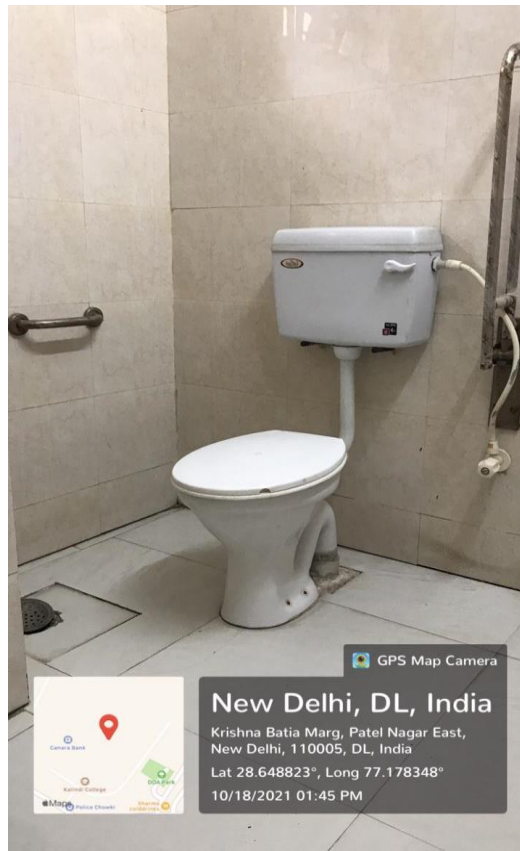

Submitted to
National Assessment and
Accreditation Council (NAAC)
(2016-21)

Index

S. No.	Particulars	Page No.
1	<i>7.1.7The Institution has disabled-friendly, barrier free environment</i>	1
2	a. Built environment with ramps/lifts for easy access to classrooms	1
3	b. Disabled-friendly washrooms Hand rails in the washroom	2
4	c. Signage including tactile path, lights, display boards and signposts	3
5	d. Assistive technology and facilities for persons with disabilities (<i>Divyangjan</i>) accessible website, screen-reading software (NVDA), e-text and sugmayapustakalya membership	3
6	e. Provision for enquiry and information: Human assistance, reader, scribe, soft copies of reading material, screen reading	3
7	Screen Reading Software in LibraryNVDA (Free)	4
8	HINDI OCR PROFESSIONAL	4

a. Built environment with ramps/lifts for easy access to classrooms.

Naina
PRINCIPAL
KALINDI COLLEGE
(UNIVERSITY OF DELHI)
EAST PATEL NAGAR
NEW DELHI-110008

b. Disabled-friendly washrooms Hand rails in the washroom